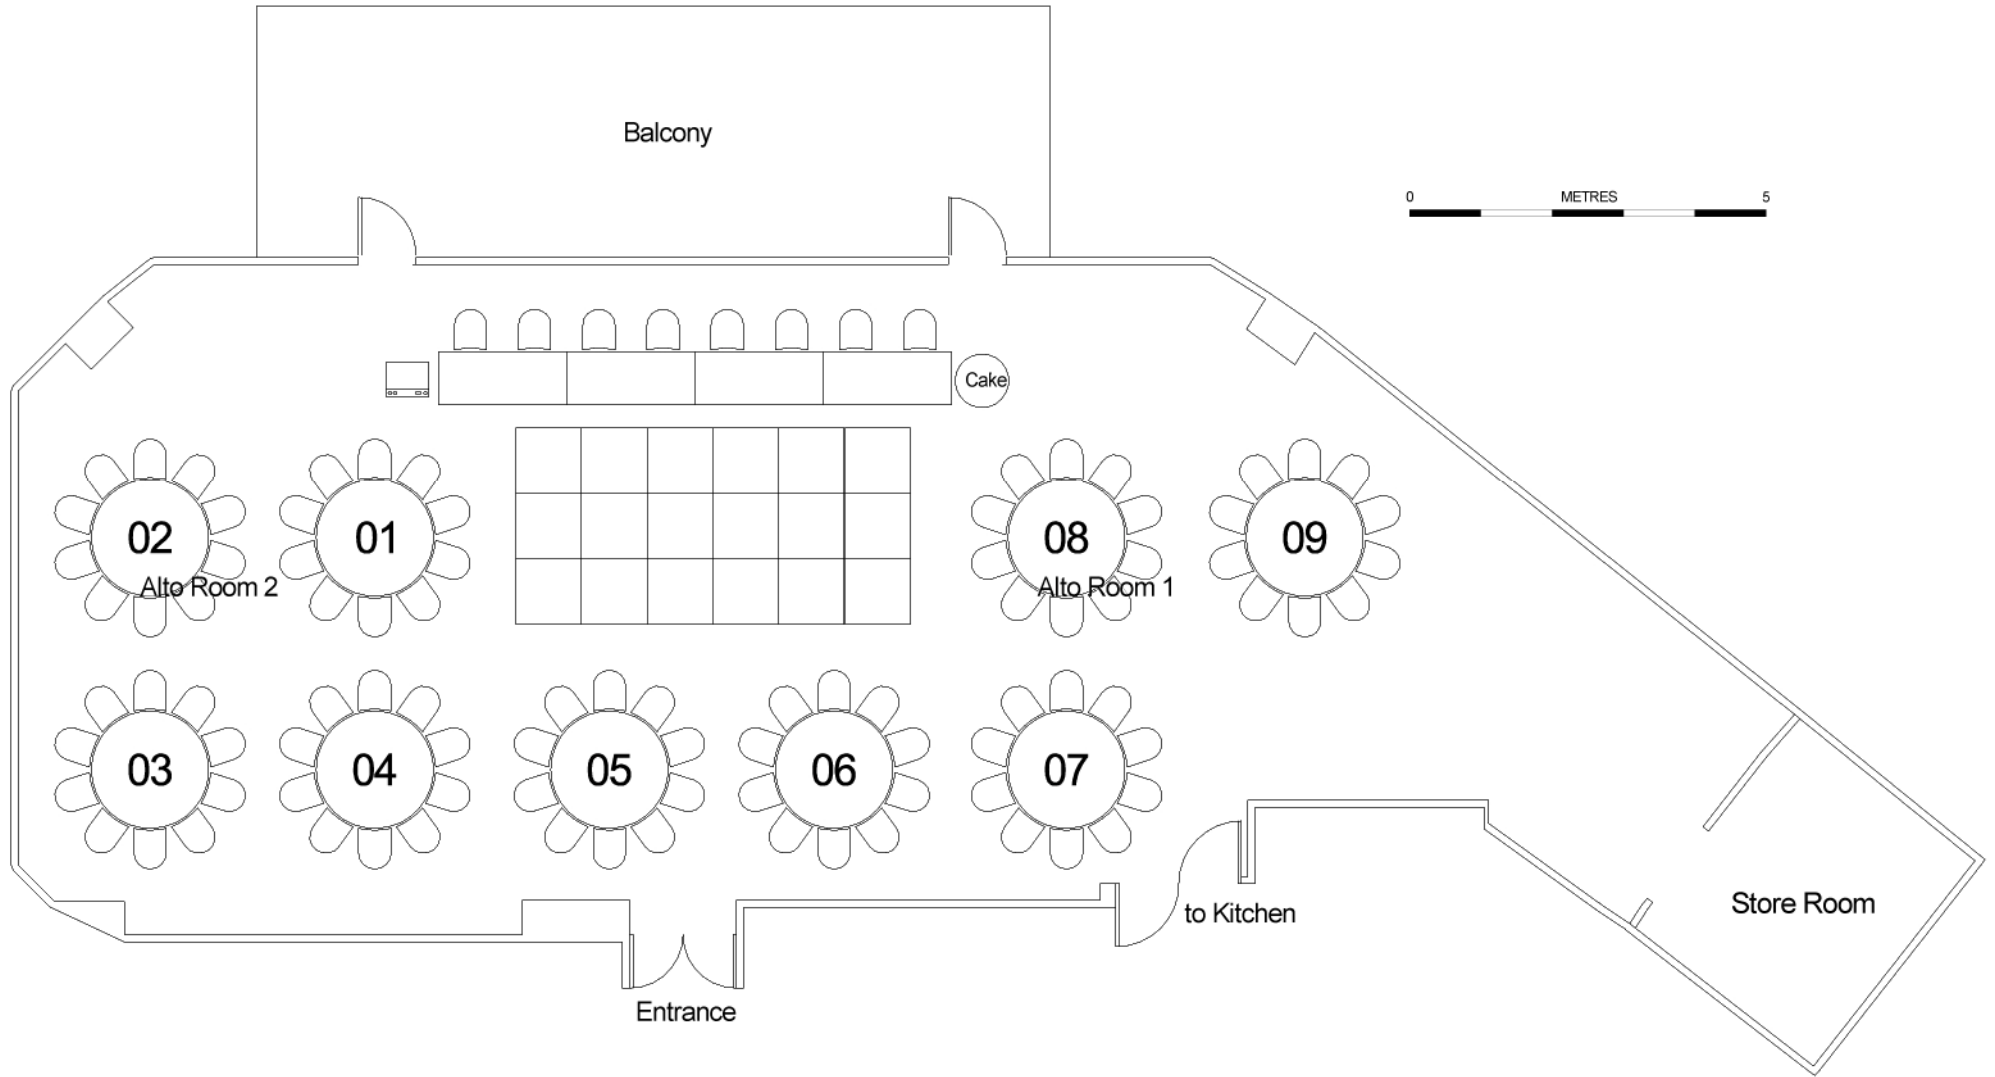

THE LANGHAM

Melbourne

ALTO ROOM CAPACITY: 100

THE LANGHAM
Melbourne

ALTO ROOM CAPACITY: 90