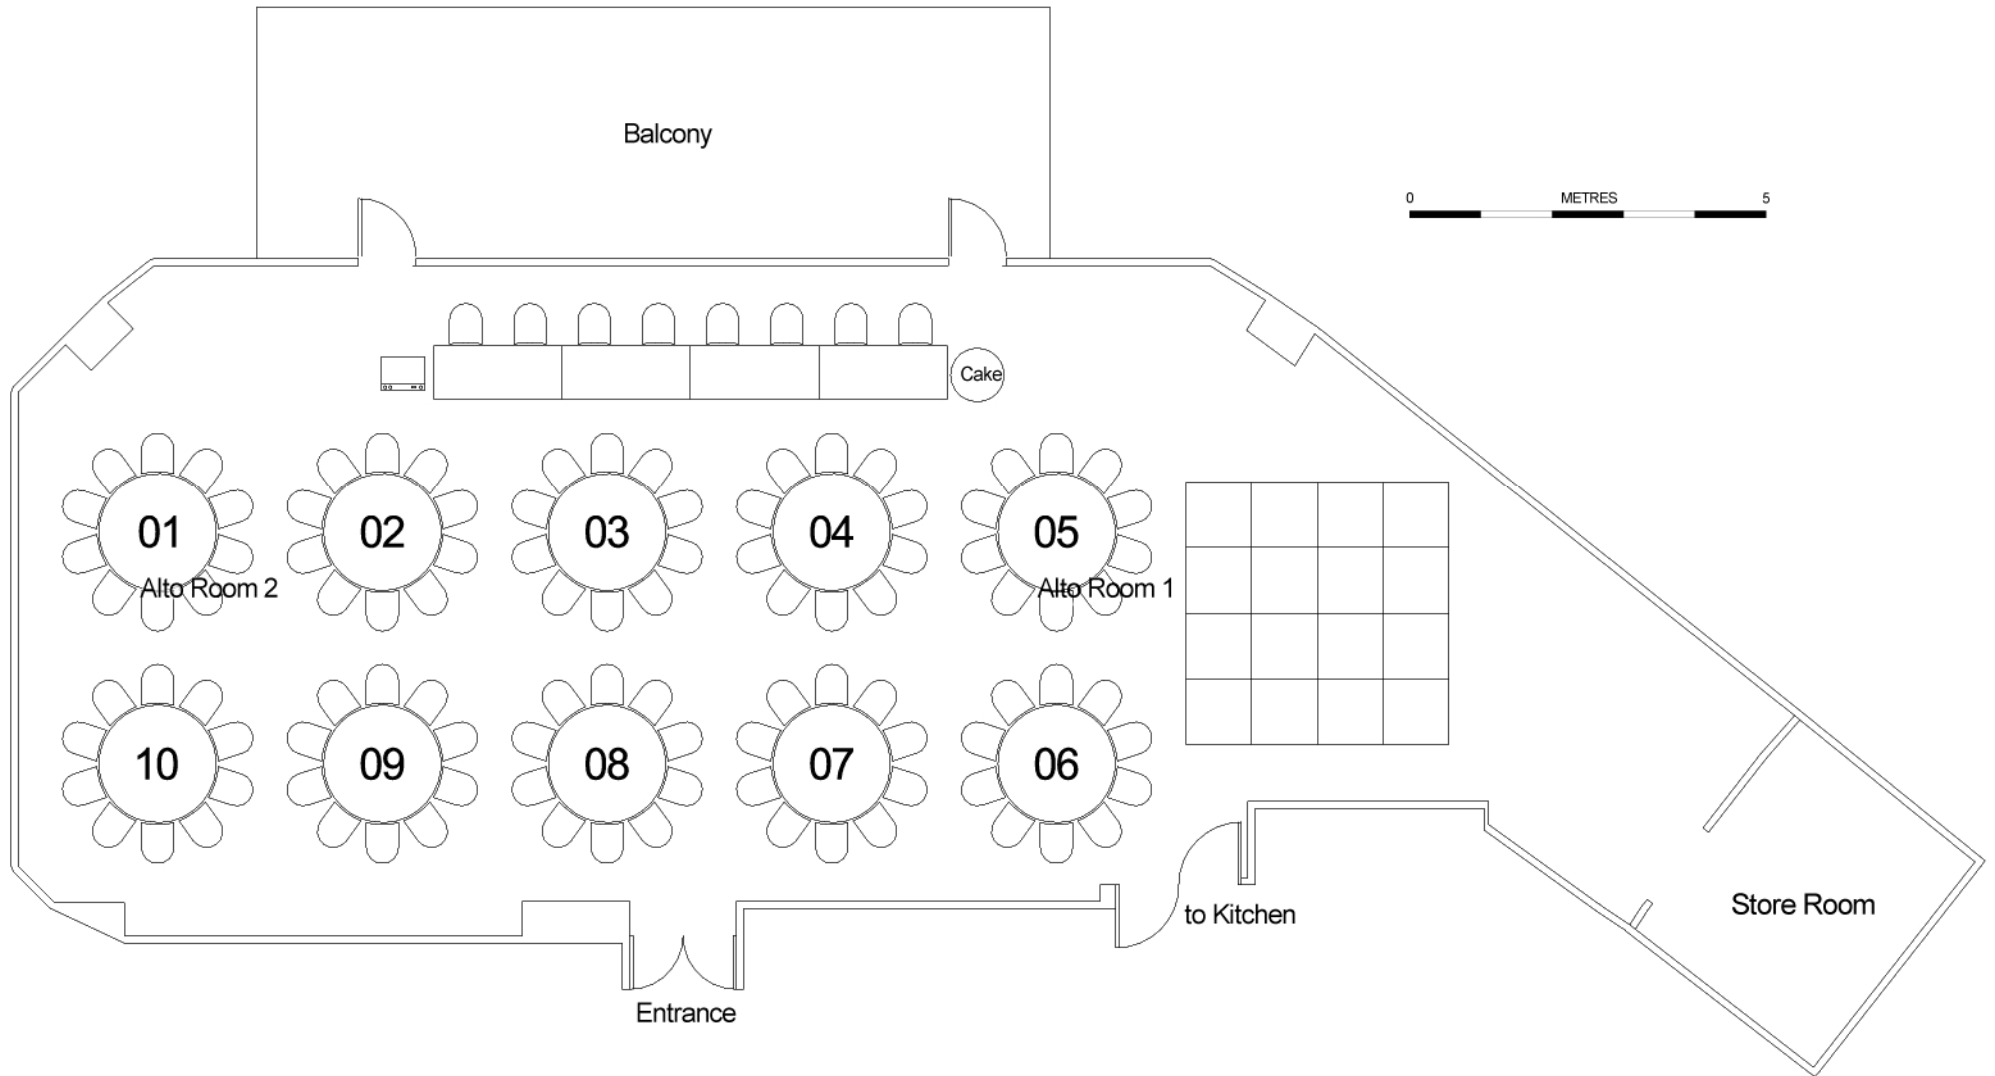

THE LANGHAM

Melbourne

ALTO ROOM CAPACITY: 100

THE LANGHAM
Melbourne

ALTO ROOM CAPACITY: 90