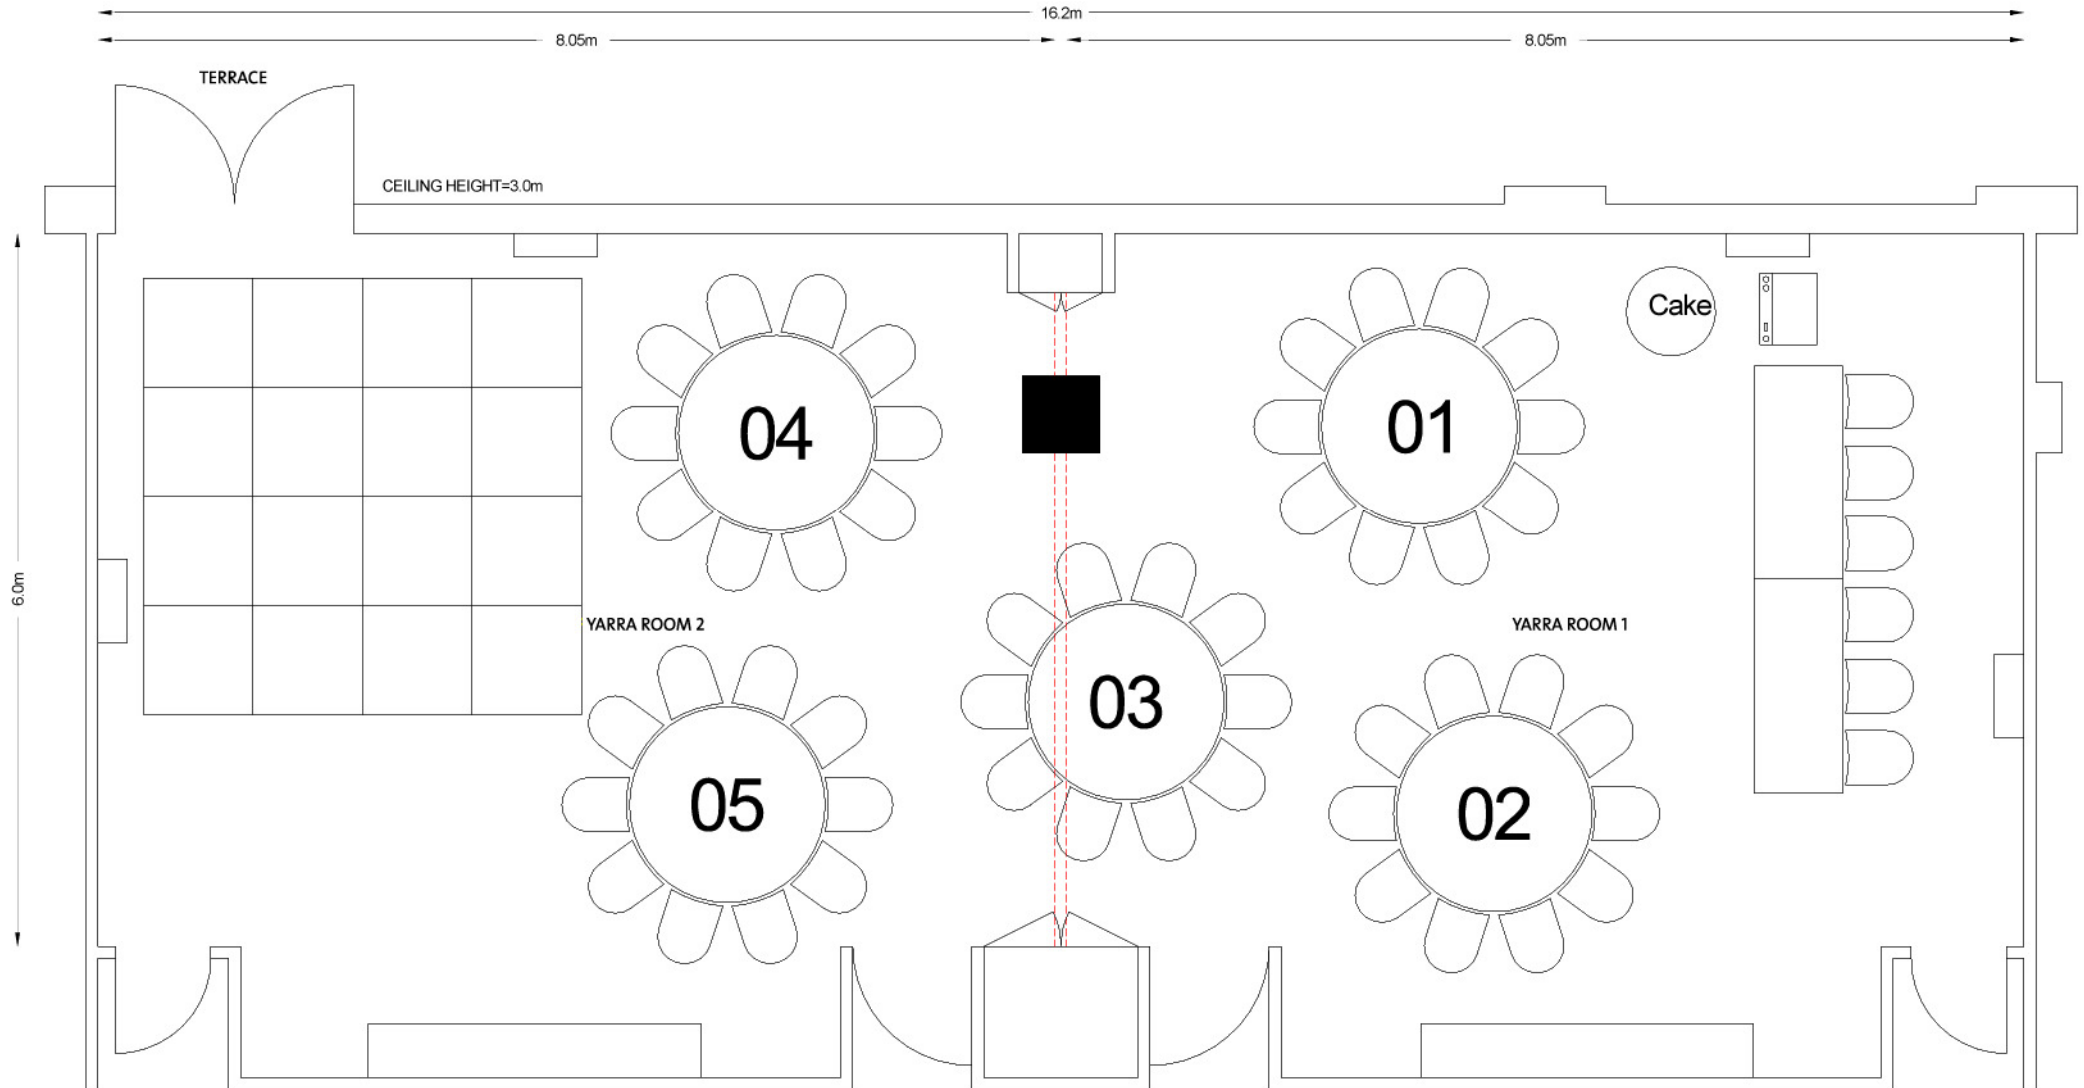

THE LANGHAM

Melbourne

YARRA ROOM CAPACITY: 50

THE LANGHAM

Melbourne

YARRA ROOM CAPACITY: 50