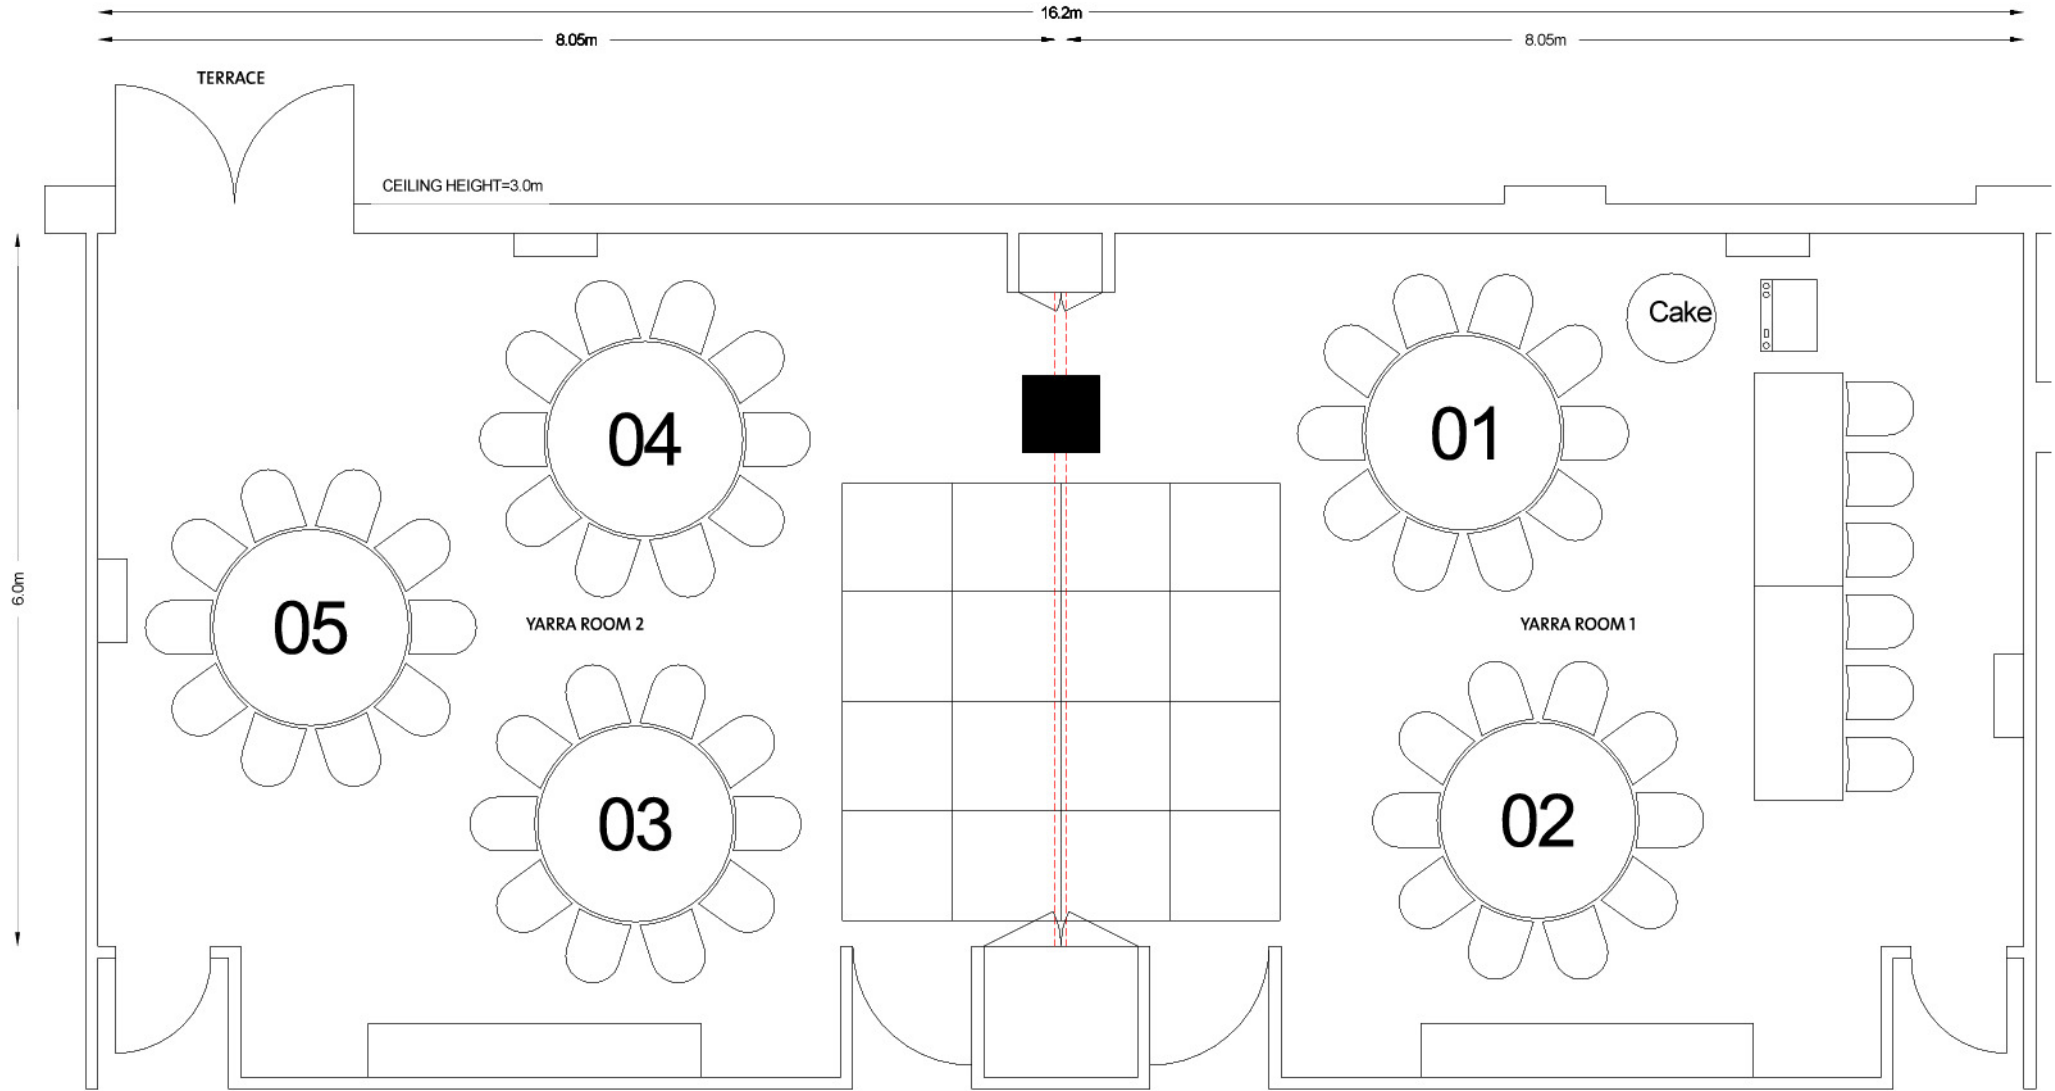

THE LANGHAM

Melbourne

YARRA ROOM CAPACITY: 50

THE LANGHAM

Melbourne

YARRA ROOM CAPACITY: 50